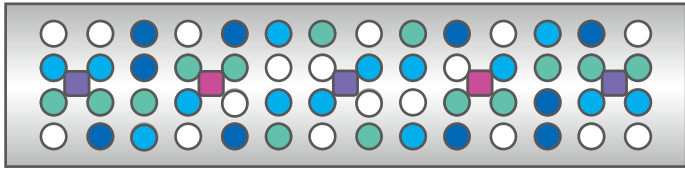

Maxspect G2 Cree XP-G model 230W

FullSpectrum + HighPower version